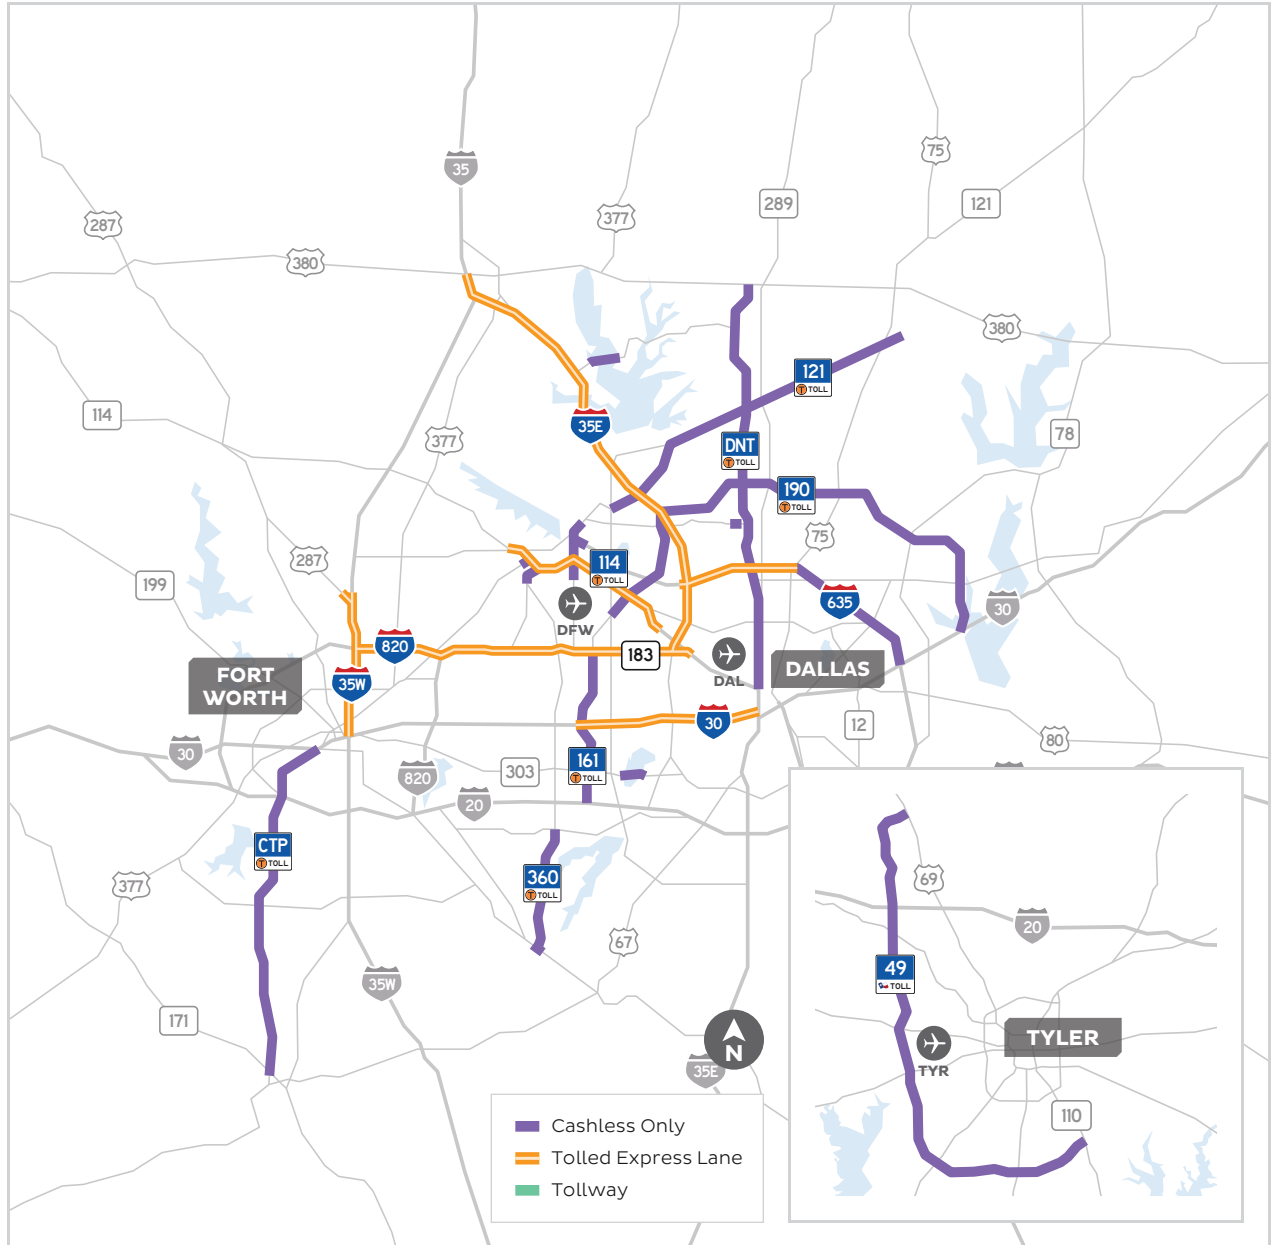

DALLAS/FORT WORTH AREA TOLLWAYS AND BRIDGES

Drive in cashless toll lanes where you see these signs.

- Addison Airport Toll**
- Airport Freeway (SH 183/TEXpress)**
- Chisholm-Trail Parkway**
- Dallas North Tollway**
- DFW Connector (SH 114/SH 121/TEXpress)**
- I-35E (TEXpress)**
- I-35W (TEXpress)**
- John W Carpenter Freeway (SH 114)**
- Lewisville Lake Toll Bridge**
- Loop 12 (TEXpress)**
- Loop 49**
- Lyndon B Johnson Freeway (I-635/TEXpress)**
- Mountain Creek Lake Bridge (Spur 303)**
- Northeast Loop 820 (TEXpress)**
- President George Bush Turnpike (SH 161/SH 190)**
- Sam Rayburn Tollway (SH 121)**
- SH 360**
- Tom Landry Freeway (I-30/TEXpress)**

All tollways in this area are all-electronic (cashless) and do not accept cash or credit card payment.